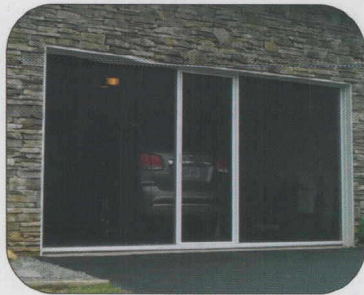

*Lifestyle Screens
work with your
existing garage door!*

Lifestyle

SCREENS
THE MOST VERSATILE GARAGE SCREEN ON THE PLANET

*Simple!
Practical!
Affordable!*

It's not just a screen, it's a Lifestyle.

Lifestyle Screen shown in optional white privacy

US Patent 8151858
US and International Patents Pending

Why are Lifestyle Screens so popular with homeowners?

These days, more and more homeowners are turning to their garages to find additional space in their existing homes. The Lifestyle garage screen system allows homeowners to do just that! The Lifestyle is a fully retractable, spring loaded system that works in conjunction with your existing garage door. Going from garage to an airy, pest free space is a snap and takes just seconds!

Go from garage to airy, pest-free space and back again in seconds!

www.LifestyleScreens.com

\$150+ORP
(cost \$115 (600 small retail) 1450 / 160)

Typically, the garage is the largest "room" in the house. Lifestyle Garage Screens allow you to get more use from this versatile space!