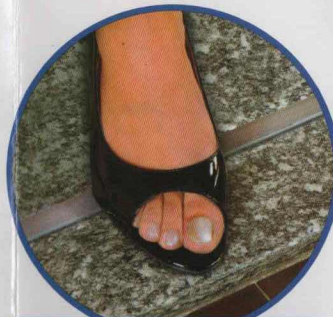

No Bottom Channels

Track installs flat, no runner to trip or step over.