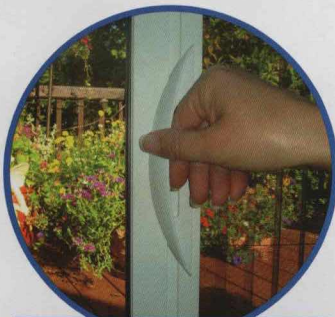

### SHEER SCREEN by Genius

is the ultimate in screen door protection for your home. The artful elegant design enhances any size doorway.

Single Door

Double Door

Multiple Panel

# Elegant. Stylish. Easy to use. Versatile. **Pleated Sheer Screen.**

**SHEER  
SCREEN**  
BY GENIUS

#### No Bottom Channels

Track installs flat, no runner to trip or step over.

Wheelchair  
Accessible

Sheer Screens can be configured for single, double, and French Doors; even openings up to 40 ft. wide!

PLEATED RETRACTABLE SCREENS

Elegant and Attractive

Choose Your Frame Color

DISTRIBUTED BY:

The Sheer Screen glides smoothly with the touch of a finger, and can be stopped in any position. Double doors can be covered with one large screen or multiple panels.